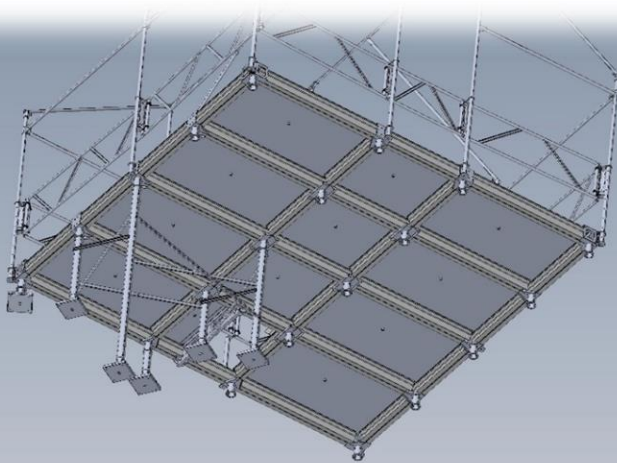

## NW-DA1001 AL Drill Pad

## SAVE TIME & MONEY EVERY HOLE

Fiberglass molded grating is a strong mesh grating panel used as floor grates that are corrosive and chemical resistant.

The large open surface area of molded grating means water does not build up on walking surfaces.

Fiberglass Molded Grating weighs much less than steel grating, and is therefore easier to install. The high resin content of molded FRP grating provides excellent corrosion resistance, unlike steel which will rust and require continual repainting, cleaning or replacement.

[nwdrills.com](http://nwdrills.com)

- **SIMPLE FAST SET-UP ANYWHERE**
- Drilling with a man-portable drill requires a stable secure platform
- New NWDRILLS lightweight, super strong drilling platform & Canopy is perfect for any location.
- Easily assembles with 2 people, flexible enough to set-up on the most difficult locations; the Drill Pad provides a secure, stable platform with rugged protection to guard against the elements.