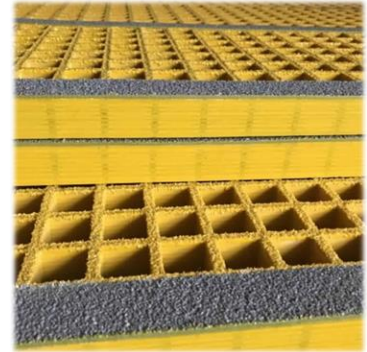

## NW-DA1001 AL Drill Pad

## SAVE TIME & MONEY EVERY HOLE

Fiberglass molded grating is a strong mesh grating panel used as floor grates that are corrosive and chemical resistant.

The large open surface area of molded grating means water does not build up on walking surfaces.

Fiberglass Molded Grating weighs much less than steel grating, and is therefore easier to install. The high resin content of molded FRP grating provides excellent corrosion resistance, unlike steel which will rust and require continual repainting, cleaning or replacement.

[nwdrills.com](http://nwdrills.com)

- **SIMPLE FAST SET-UP ANYWHERE**
- Drilling with a man-portable drill requires a stable secure platform
- New NWDRILLS lightweight, super strong drilling platform & Canopy is perfect for any location.
- Easily assembles with 2 people, flexible enough to set-up on the most difficult locations; the Drill Pad provides a secure, stable platform with rugged protection to guard against the elements.