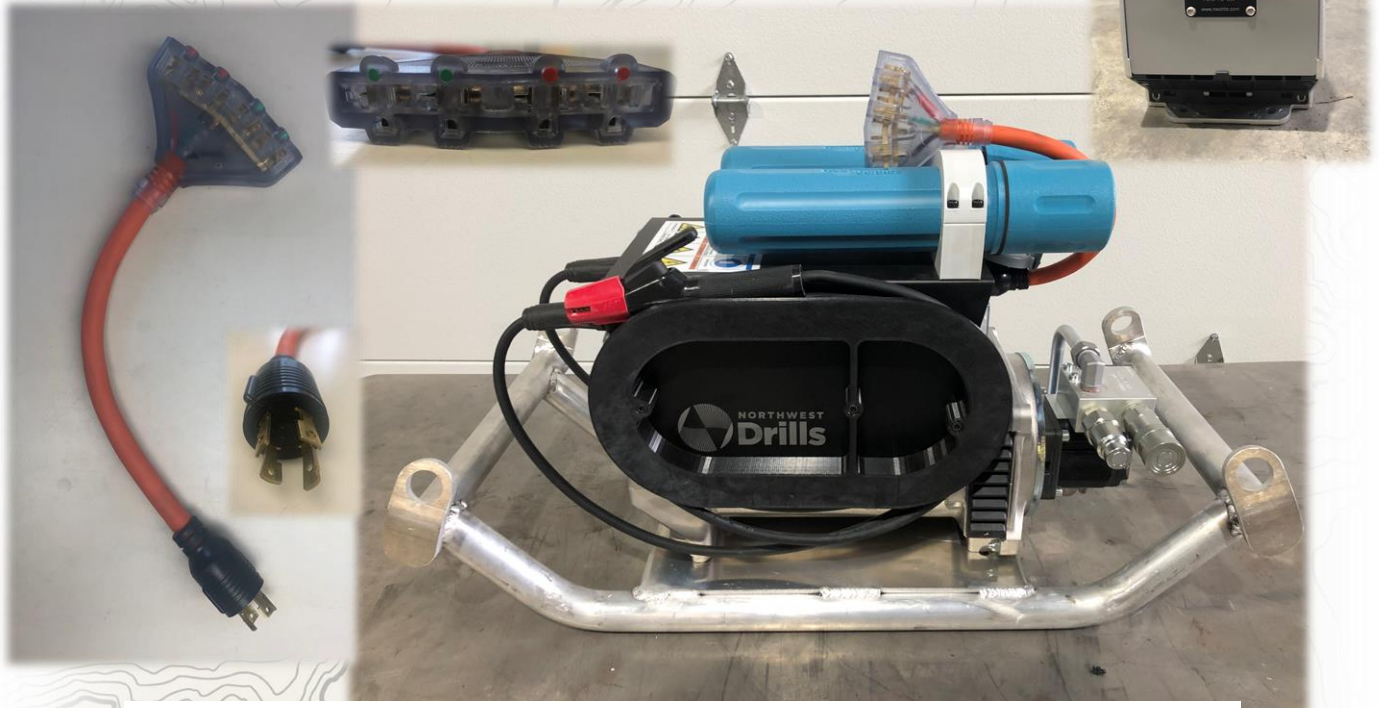

NEW BRANCH AT EL PASO, TX.

+1(985)870-4196

Northwest Drills
11819 Tannery Rd.,
Surrey, BC V3V 3W8

salesinfo@nwdrills.com

Plug Adapter NW-PP1112

NW-PP1111 Hydraulic Welder

Light weight yet Powerful portable Welder. This durable rugged welder is designed to run off the hydraulics from any of our Man-portable Drills

Specifications

Hydraulic Unit

Power Unit

Oil at 44 lpm (11.6 gpm) up to 210 Bar (3000 psi)	WELDER	210 A – 35% / 170 A – 35%
Tank line BSP ½"		V=22+ 28.4V
Pressure line BSP ½"	OUTLET	120 / 240 V
120 lbs		33.3 / 16.6 A